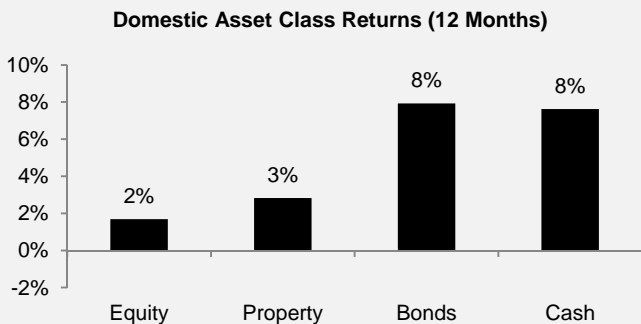

### THE AUTOMATIC LIFE STAGE INVESTMENT OPTION

| Growth       |              |               | Stable              |              |              | FINAL YEAR PORTFOLIO |
|--------------|--------------|---------------|---------------------|--------------|--------------|----------------------|
| HIGH GROWTH  | GROWTH       | MEDIUM GROWTH | MEDIUM CONSERVATIVE | CONSERVATIVE | STABLE       |                      |
| Up to age 56 | Up to age 57 | Up to age 58  | Up to age 59        | Up to age 60 | Up to age 61 | From age 62 – 63     |

Members who are younger than 57 are invested in the High Growth portfolio. Their Fund Credit is automatically moved into a less volatile portfolio from age 57 onwards until they are invested in the Stable portfolio by age 61.

### MEDIUM GROWTH RETURN SUMMARY

| RECENT RETURNS    | FUND  | CPI  |
|-------------------|-------|------|
| Last 3 Months     | 0.4%  | 0.6% |
| 12 Month          | 4.1%  | 5.1% |
| <i>Annualised</i> |       |      |
| 2 Years           | 6.3%  | 5.7% |
| 3 Years           | 6.8%  | 5.4% |
| 5 Years           | 12.3% | 5.6% |

### FUND OVERVIEW

The Fund's lower short term returns, relative to previous years, is consistent with the lower returns generated by the underlying asset classes, domestically (i.e. typically comprising 75% of Fund assets), illustrated below :