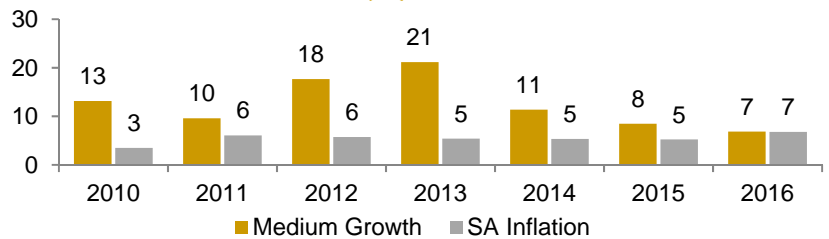

WOOLWORTHS GROUP RETIREMENT FUND

MAKING THE DIFFERENCE TO YOUR RETIREMENT

MEMBER FUND FACT SHEET

June • 2017

THE AUTOMATIC LIFE STAGE INVESTMENT OPTION

Growth			Stable			FINAL YEAR PORTFOLIO
HIGH GROWTH	GROWTH	MEDIUM GROWTH	MEDIUM CONSERVATIVE	CONSERVATIVE	STABLE	
Up to age 56	Up to age 57	Up to age 58	Up to age 59	Up to age 60	Up to age 61	From age 62 – 63

Members who are younger than 57 are invested in the High Growth portfolio. Their Fund Credit is automatically moved into a less volatile portfolio from age 57 onwards until they are invested in the Stable portfolio by age 61.

MEDIUM GROWTH RETURN SUMMARY

RECENT RETURNS	FUND	CPI
Last 3 Months	0.4%	0.6%
12 Month	4.1%	5.1%
<i>Annualised</i>		
2 Years	6.3%	5.7%
3 Years	6.8%	5.4%
5 Years	12.3%	5.6%

CALENDAR YEAR RETURNS (%)