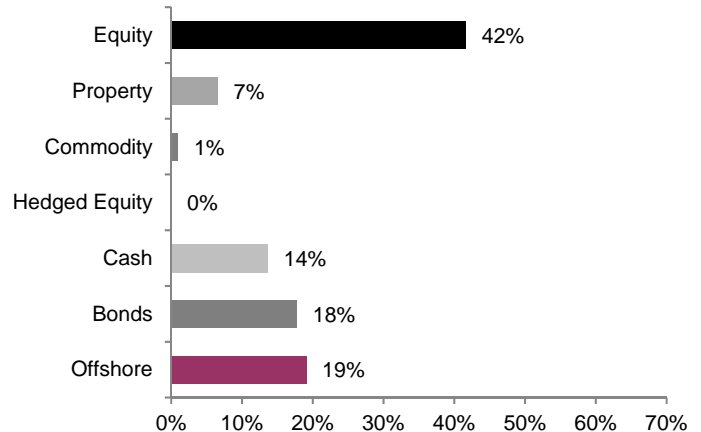

FUND ALLOCATION

ASSET ALLOCATION

Let us know if you want us to cover particular topics, if you would like to know more about something, or want to raise a concern. We'd like to hear from you!

Fund queries: For more information about the Fund or for Fund queries, you can contact us on **021 407 2699**

Email us: jennywolhuter@woolworths.co.za

Or write to us at: Woolworths Group Retirement Fund, PO Box 680, Cape Town 8000

WWW.WGRF.CO.ZA