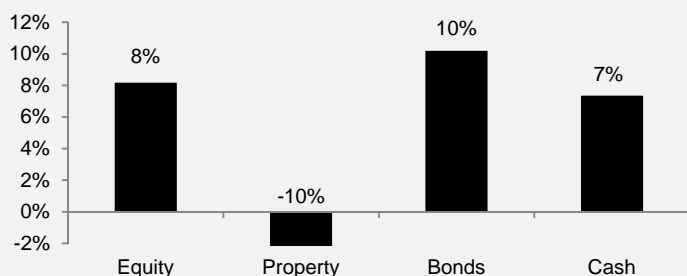

Domestic Asset Class Returns (12 Months)