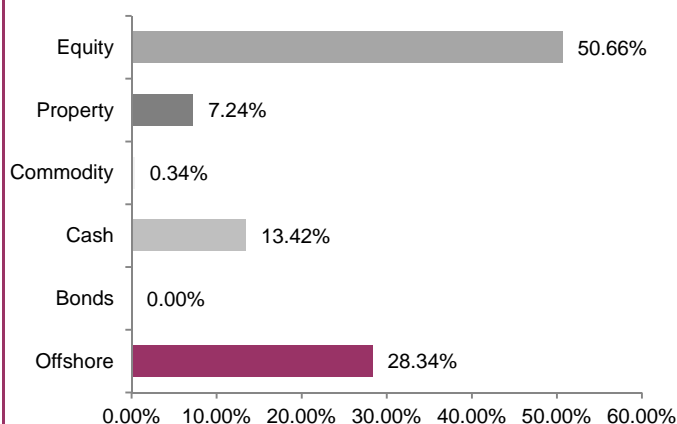

FUND ALLOCATION

ASSET ALLOCATION

**WOOLWORTHS GROUP
RETIREMENT FUND**
MAKING THE DIFFERENCE TO YOUR RETIREMENT

Let us know if you want us to cover particular topics, if you would like to know more about something, or want to raise a concern. We'd like to hear from you!

Fund queries: For more information about the Fund or for Fund queries, you can contact us on **021 401 9300**

Email us: jennywolhuter@woolworths.co.za

Or write to us at: Woolworths Group Retirement Fund, PO Box 680, Cape Town 8000

WWW.WGRF.CO.ZA