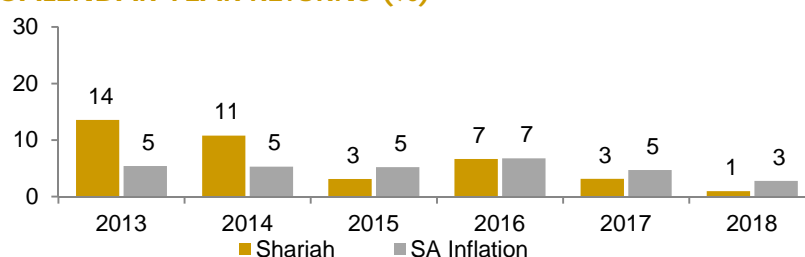

WOOLWORTHS GROUP RETIREMENT FUND

MAKING THE DIFFERENCE TO YOUR RETIREMENT

MEMBER FUND FACT SHEET

June • 2018

THE LIFE STAGE CHOICE INVESTMENT OPTION

BALANCED

DE-RISKING

HIGH GROWTH	GROWTH	MEDIUM GROWTH	MEDIUM CONSERVATIVE	CONSERVATIVE	STABLE	CASH	SHARIAH

This is a little trickier, as you need to decide into which investment option you want to invest your contributions.

All too often members make the wrong choice and invest in a low growth option like Conservative and end up with too little money at retirement. This investment option also offers the Shariah Portfolio – Oasis Crescent Balanced High Equity – for those members who wish to invest according to their Muslim faith.

SHARIAH RETURN SUMMARY

RECENT RETURNS

	FUND	CPI
Last 3 Months (Apr 18-June 2018)	5.3%	1.3%
Year to Date (Jan 18 - June 18)	1.0%	2.8%
12 Month (July 17-Mar 18)	5.9%	4.6%
<i>Annualised</i>		
Inception *	4.4%	5.1%

* Inception : 1 April 2013

CALENDAR YEAR RETURNS (%)

FUND OVERVIEW

The Fund's lower short term returns, relative to previous years, is consistent with the lower returns generated by the underlying asset classes, domestically (i.e. typically comprising 75% of Fund assets), illustrated below :